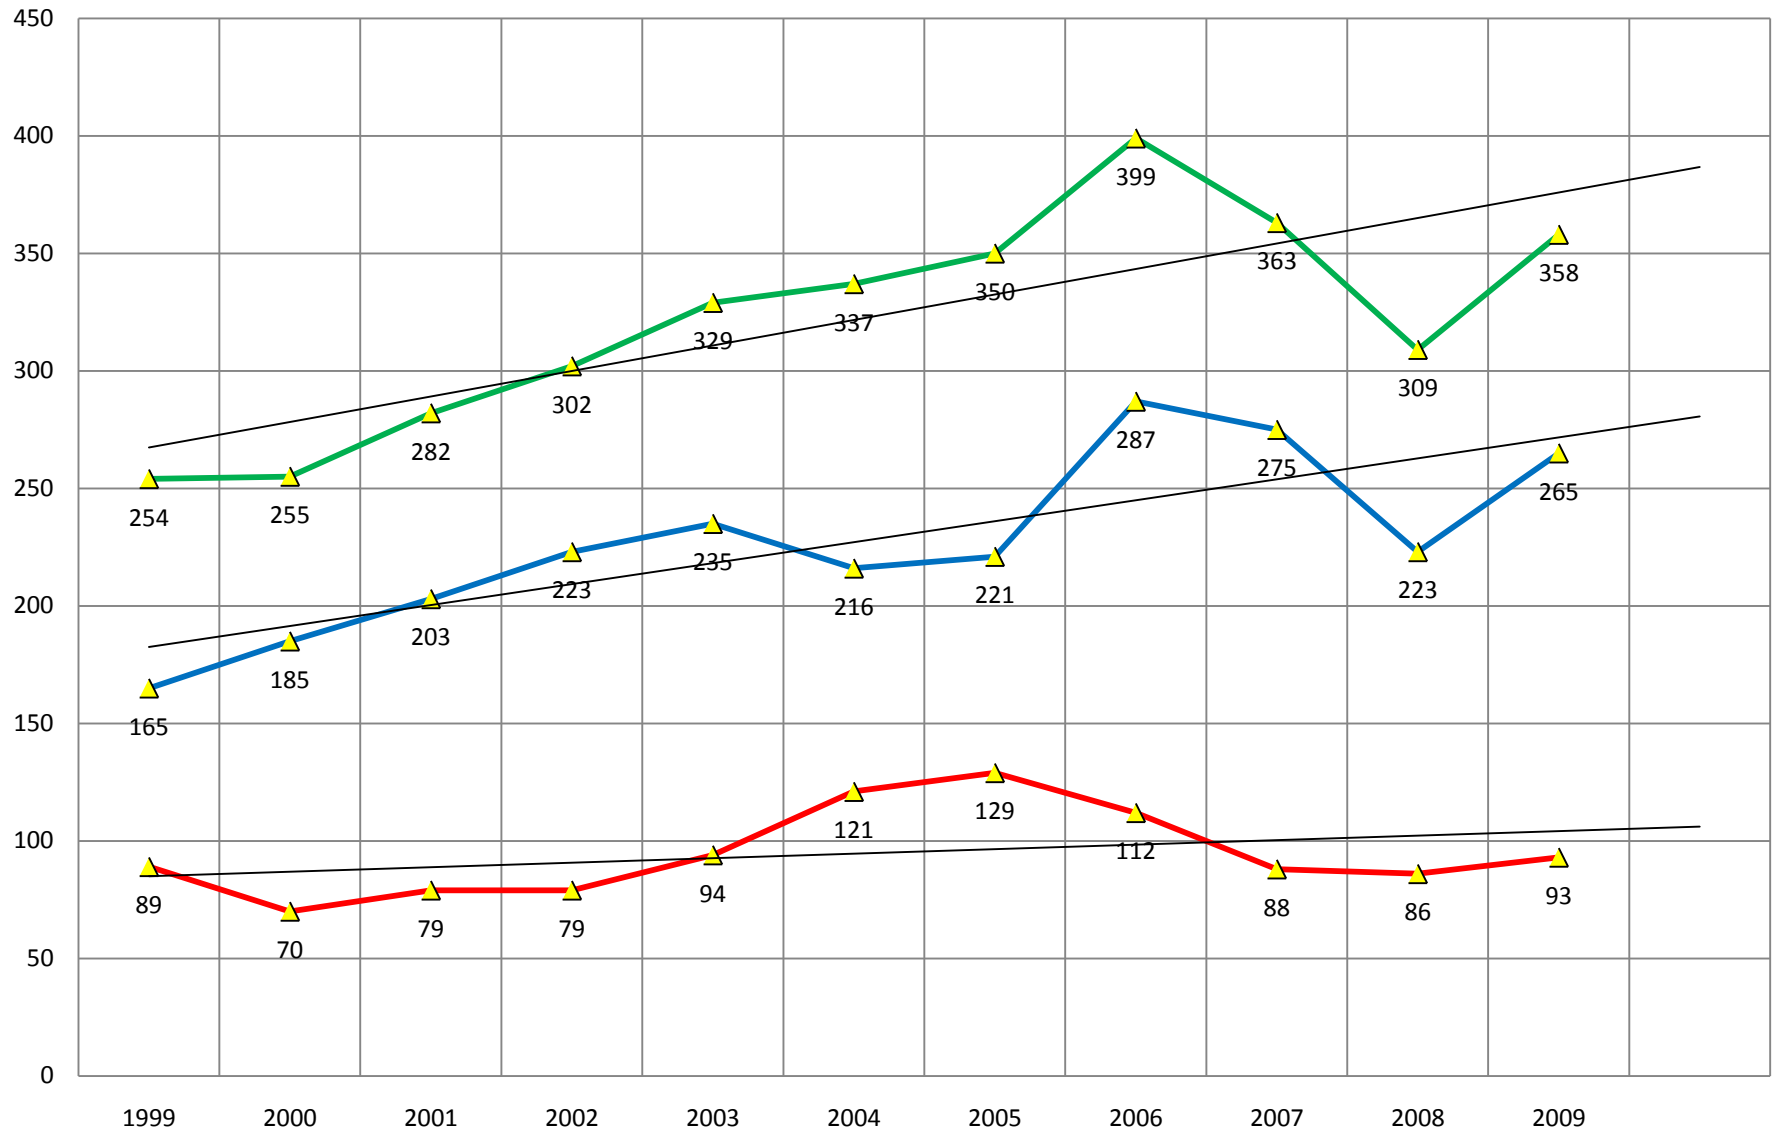

Sunderland Fire Department 10 Year Call Volume

▲ FIRE
 ▲ EMS
 ▲ ALL
 — Linear (FIRE)
 — Linear (EMS)
 — Linear (ALL)